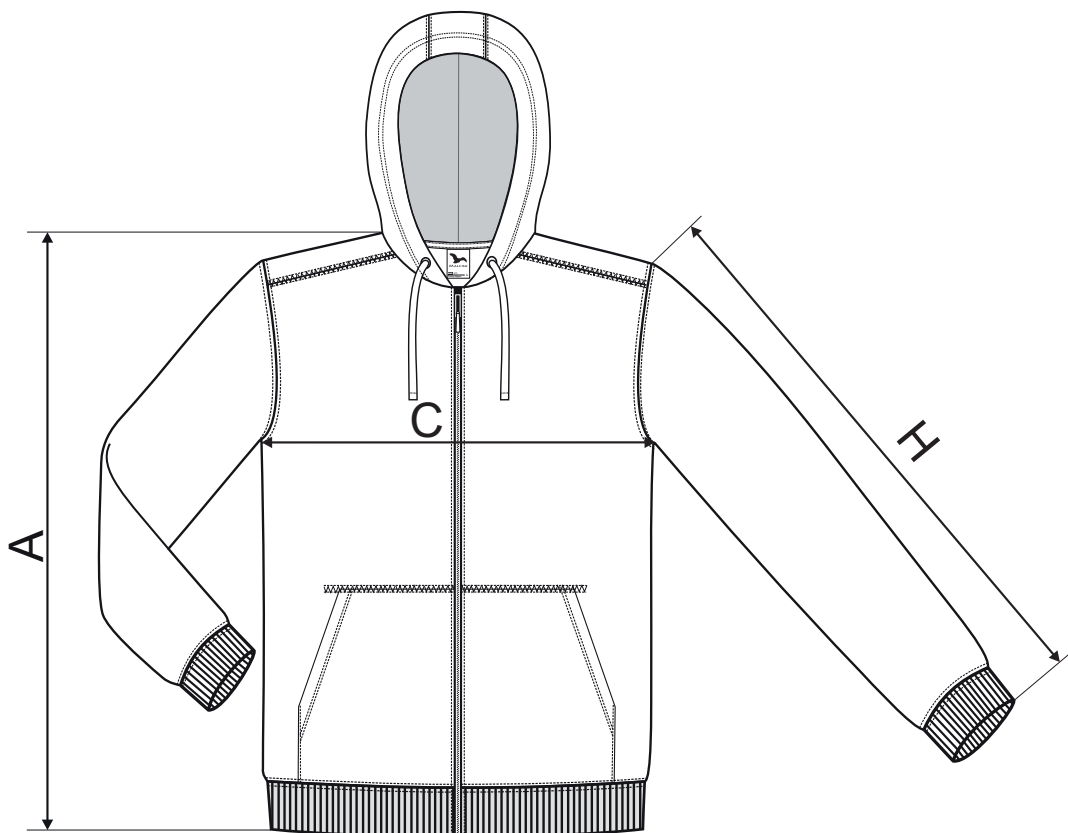

410 Trendy Zipper ♂

SIZE SPECIFICATION [cm]

NEW

size	S	M	L	XL	2XL	3XL
A	72	74	76	78	80	82
C	52	56	60	64	69	75
H	67	68	69	70	71	72

SIZE SPECIFICATION [cm]

ORIGINAL

size	S	M	L	XL	2XL	3XL
A	69	72	74	76	78	80
C	51	55	60	64	68	72
H	62	63	65	67	69	71

All size specifications listed are in cm. Accepted tolerance of up to ± 5%.

STANDARD
100
PG020 153249
OETI

amfori 
Trade with purpose